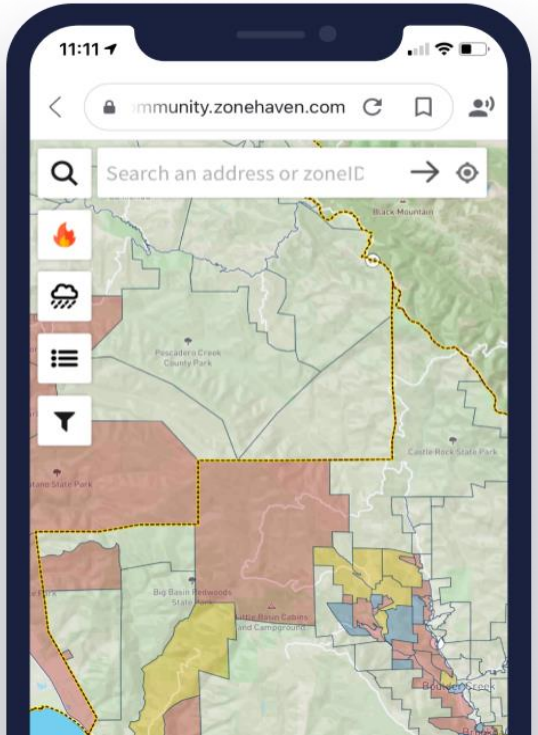

Sutter County

Zach Hamill, Emergency Operations Manager for Sutter County will be presenting an overview of Zonehaven.

Here is the link to the [Office of Emergency Management](#)

Sutter County
Emergency Management
1130 Civic Center Blvd
Yuba City, CA 95993
530-822-4575

KNOW YOUR
Z  **NE**

**Where would you go today to
find out about an evacuation in
Sutter County?**

Zonehaven

ZONEHAVEN®
EVAC

ZONEHAVEN®
AWARE

Evacuation Zones

- Critical to evacuation process
- Communication to the public
- Pre-established zones help prepare for, streamline, reduce confusion

Find your zone

- Community.Zonehaven.com
- Search address
- Write your zone down

Zone Status

EVACUATION ORDER	Immediate threat to life. This is a lawful order to leave now. The area is lawfully closed to public access.
EVACUATION WARNING	Potential threat to life and/or property. Those who require additional time to evacuate, and those with pets and livestock should leave now.
SHELTER IN PLACE	Go indoors. Shut and lock doors and windows. Prepare to self-sustain until further notice and/or contacted by emergency personnel for additional direction.
ADVISORY	Be on alert and follow county recommendations.
EVACUATION ORDER LIFTED	It is now safe to return to your home. Be aware of your surroundings.
NORMAL	No current knowledge of active public safety incidents affecting your area.
TRAINING	Emergency personnel training. No response necessary from residents. (Can also be used for virtual evacuations, such as when testing the Community Warning Systems.)

Value

- Keep your family safe
- Protect your property
- Keep your community safe

County Evacuation Process

Resident Response

Emergency detected

Reference zone

Check Zonehaven

Resident evacuate (go bag)