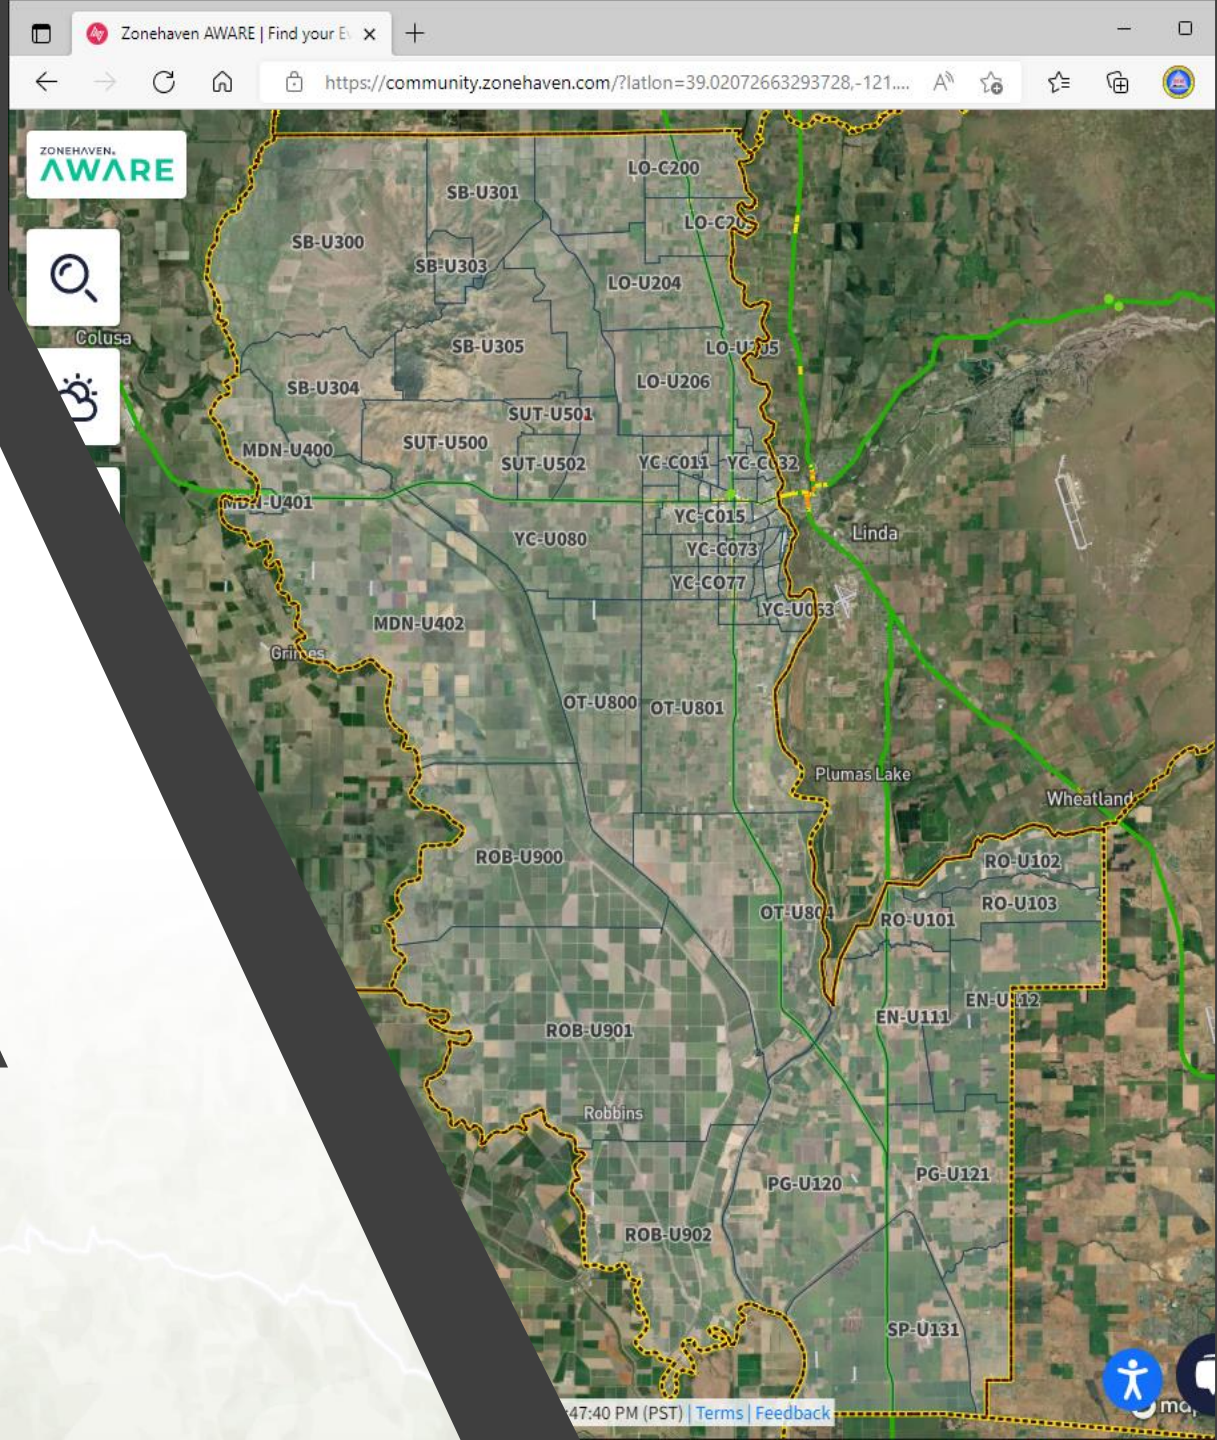

Sutter County

Zach Hamill, Emergency Operations Manager for Sutter County will be presenting an overview of Zonehaven.

Here is the link to the [Office of Emergency Management](#)

Sutter County
Emergency Management
1130 Civic Center Blvd
Yuba City, CA 95993
530-822-4575

KNOW YOUR
Z  **NE**

**Where would you go today to
find out about an evacuation in
Sutter County?**

Zonehaven

ZONEHAVEN®
EVAC

ZONEHAVEN®
AWARE

Evacuation Zones

- Critical to evacuation process
- Communication to the public
- Pre-established zones help prepare for, streamline, reduce confusion

Find your zone

- Community.Zonehaven.com
- Search address
- Write your zone down

Zone Status

EVACUATION ORDER	Immediate threat to life. This is a lawful order to leave now. The area is lawfully closed to public access.
EVACUATION WARNING	Potential threat to life and/or property. Those who require additional time to evacuate, and those with pets and livestock should leave now.
SHELTER IN PLACE	Go indoors. Shut and lock doors and windows. Prepare to self-sustain until further notice and/or contacted by emergency personnel for additional direction.
ADVISORY	Be on alert and follow county recommendations.
EVACUATION ORDER LIFTED	It is now safe to return to your home. Be aware of your surroundings.
NORMAL	No current knowledge of active public safety incidents affecting your area.
TRAINING	Emergency personnel training. No response necessary from residents. (Can also be used for virtual evacuations, such as when testing the Community Warning Systems.)

Value

- Keep your family safe
- Protect your property
- Keep your community safe

County Evacuation Process

Resident Response

Emergency detected

Reference zone

Check Zonehaven

Resident evacuate (go bag)