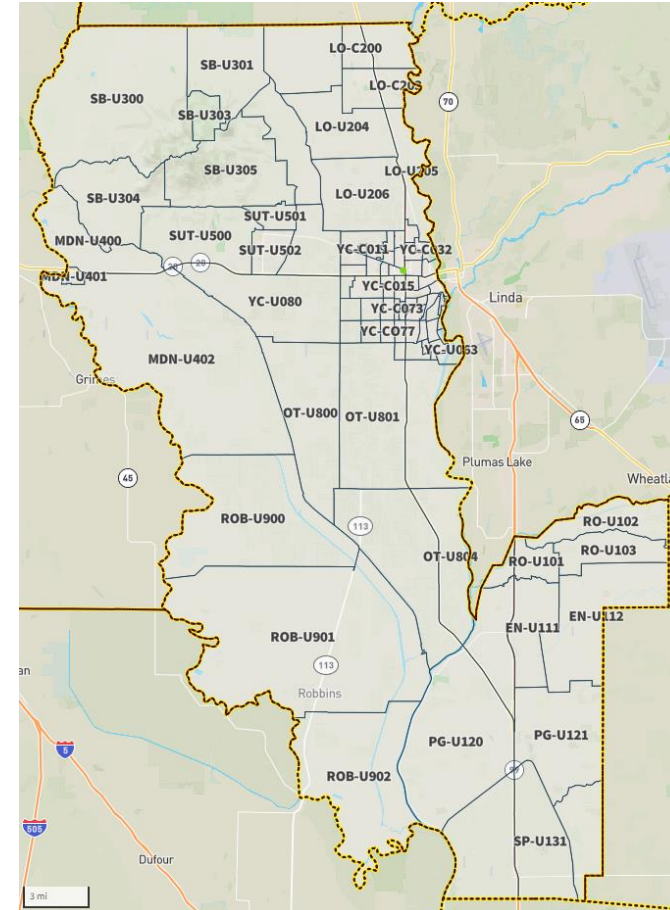

Sutter County

Zach Hamill, Emergency Operations Manager for Sutter County will be presenting an overview of Zonehaven.

Here is the link to the [Office of Emergency Management](#)

Sutter County
Emergency Management
1130 Civic Center Blvd
Yuba City, CA 95993
530-822-4575

KNOW YOUR
Z  **NE**

**Where would you go today to
find out about an evacuation in
Sutter County?**

Zonehaven

ZONEHAVEN®
EVAC

ZONEHAVEN®
AWARE

Evacuation Zones

- Critical to evacuation process
- Communication to the public
- Pre-established zones help prepare for, streamline, reduce confusion

Find your zone

- Community.Zonehaven.com
- Search address
- Write your zone down

Zone Status

EVACUATION ORDER	Immediate threat to life. This is a lawful order to leave now. The area is lawfully closed to public access.
EVACUATION WARNING	Potential threat to life and/or property. Those who require additional time to evacuate, and those with pets and livestock should leave now.
SHELTER IN PLACE	Go indoors. Shut and lock doors and windows. Prepare to self-sustain until further notice and/or contacted by emergency personnel for additional direction.
ADVISORY	Be on alert and follow county recommendations.
EVACUATION ORDER LIFTED	It is now safe to return to your home. Be aware of your surroundings.
NORMAL	No current knowledge of active public safety incidents affecting your area.
TRAINING	Emergency personnel training. No response necessary from residents. (Can also be used for virtual evacuations, such as when testing the Community Warning Systems.)

Value

- Keep your family safe
- Protect your property
- Keep your community safe

County Evacuation Process

Resident Response

Emergency detected

Reference zone

Check Zonehaven

Resident evacuate (go bag)