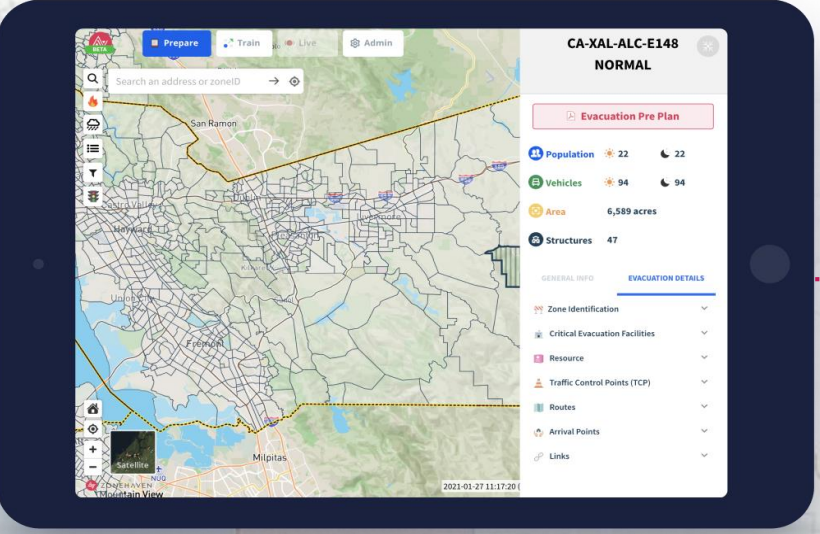

Sutter County

Zach Hamill, Emergency Operations Manager for Sutter County will be presenting an overview of Zonehaven.

Here is the link to the [Office of Emergency Management](#)

Sutter County
Emergency Management
1130 Civic Center Blvd
Yuba City, CA 95993
530-822-4575

KNOW YOUR
Z  **NE**

**Where would you go today to
find out about an evacuation in
Sutter County?**

Zonehaven

ZONEHAVEN®
EVAC

ZONEHAVEN®
AWARE

Evacuation Zones

- Critical to evacuation process
- Communication to the public
- Pre-established zones help prepare for, streamline, reduce confusion

Find your zone

- Community.Zonehaven.com
- Search address
- Write your zone down

Zone Status

EVACUATION ORDER	Immediate threat to life. This is a lawful order to leave now. The area is lawfully closed to public access.
EVACUATION WARNING	Potential threat to life and/or property. Those who require additional time to evacuate, and those with pets and livestock should leave now.
SHELTER IN PLACE	Go indoors. Shut and lock doors and windows. Prepare to self-sustain until further notice and/or contacted by emergency personnel for additional direction.
ADVISORY	Be on alert and follow county recommendations.
EVACUATION ORDER LIFTED	It is now safe to return to your home. Be aware of your surroundings.
NORMAL	No current knowledge of active public safety incidents affecting your area.
TRAINING	Emergency personnel training. No response necessary from residents. (Can also be used for virtual evacuations, such as when testing the Community Warning Systems.)

Value

- Keep your family safe
- Protect your property
- Keep your community safe

County Evacuation Process

Resident Response

Emergency detected

Reference zone

Check Zonehaven

Resident evacuate (go bag)