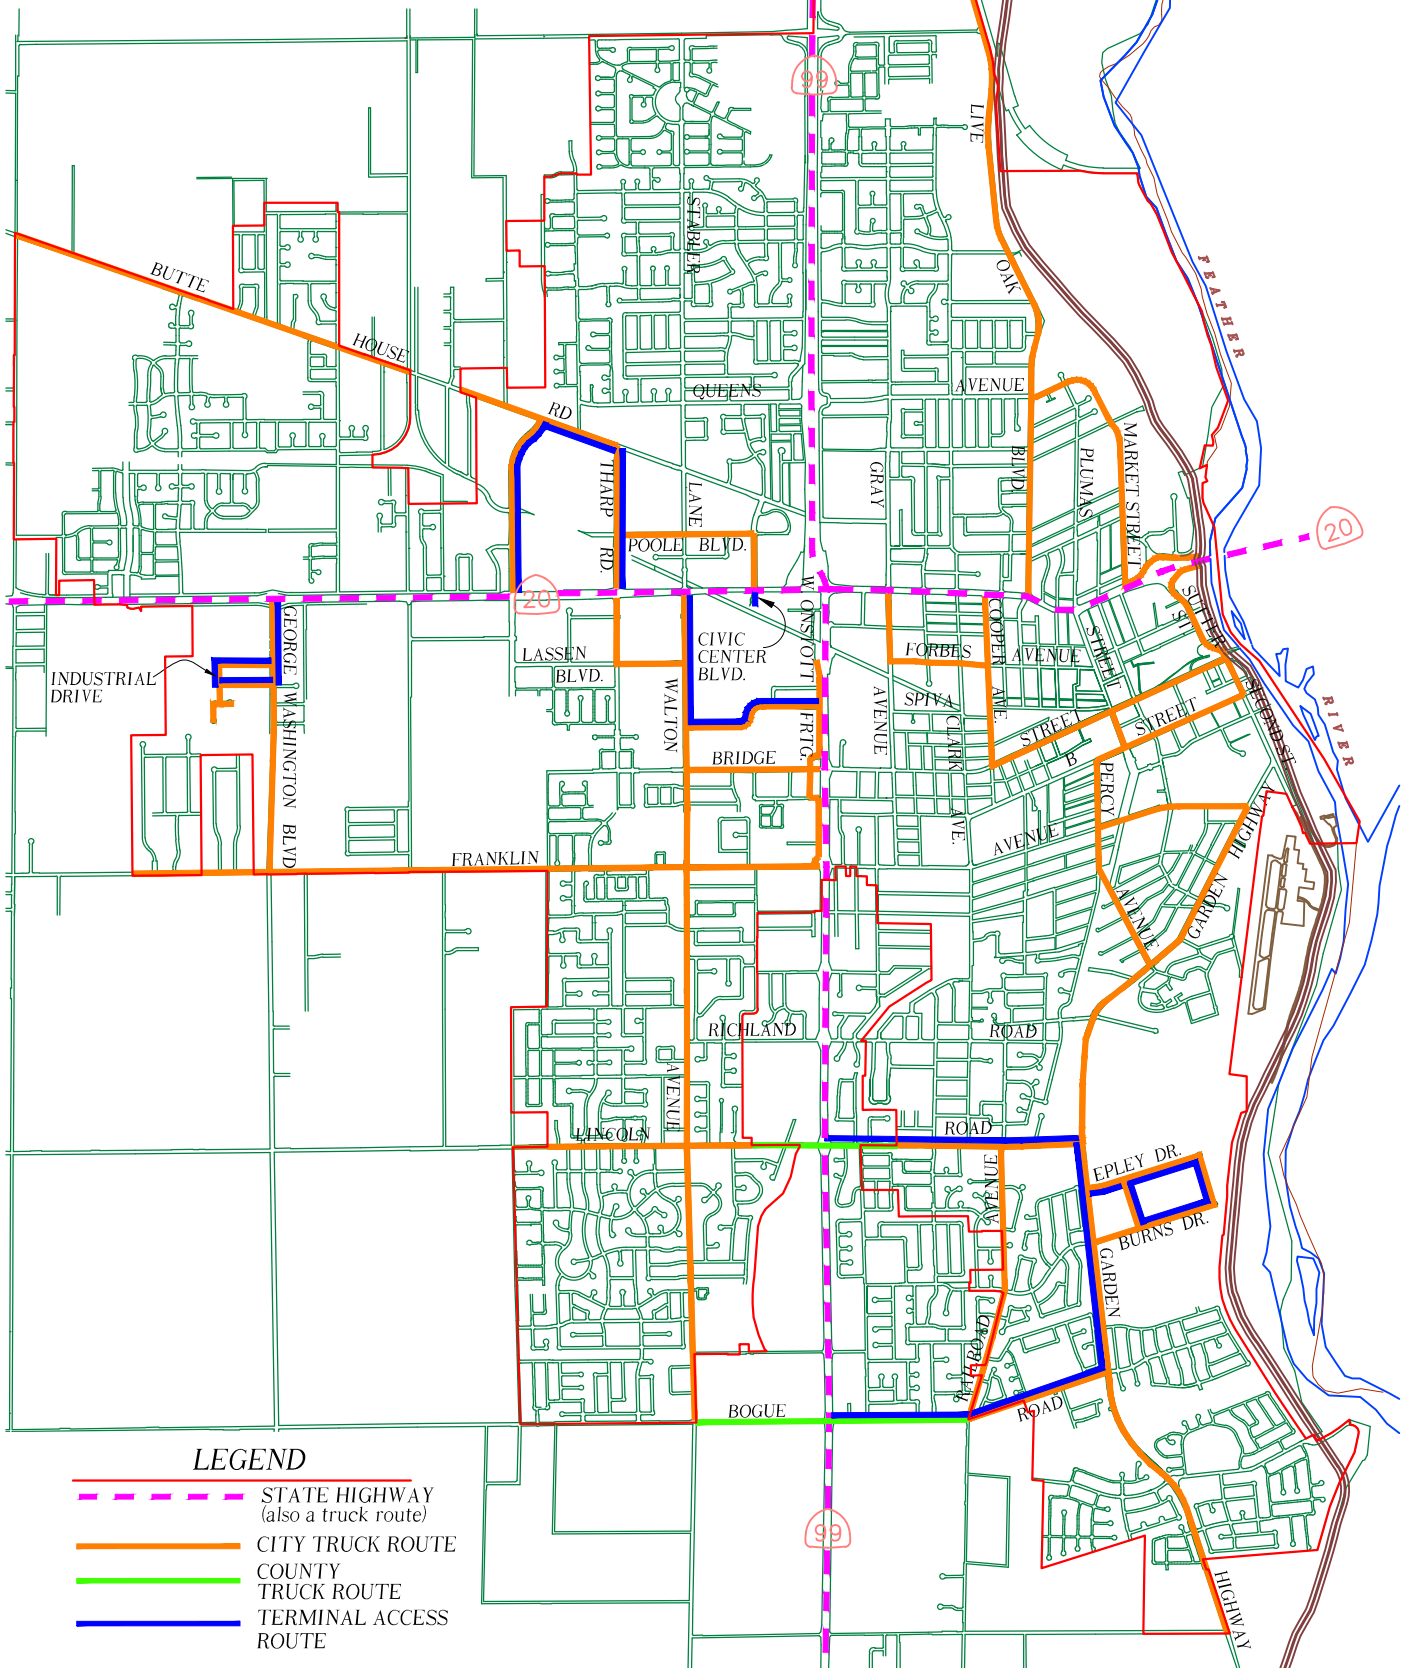

CITY OF YUBA CITY DESIGNATED TRUCK ROUTES

LEGEND

-  STATE HIGHWAY (also a truck route)
-  CITY TRUCK ROUTE
-  COUNTY TRUCK ROUTE
-  TERMINAL ACCESS ROUTE